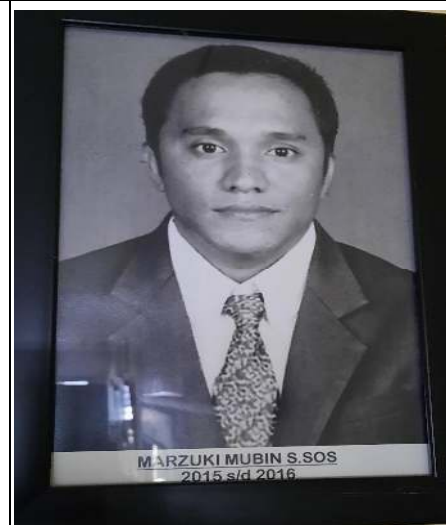

2015 s/d 2016

**MARZUKI MUBIN,
S.Sos. I**