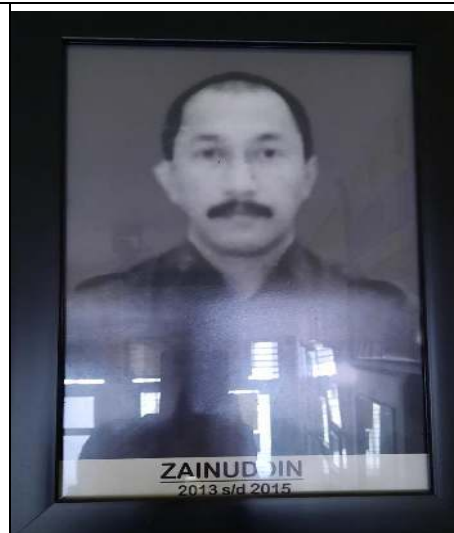

2013 – 2019
3 - 8 – 2015
(MENINGGAL DUNIA)

ZAINUDDIN